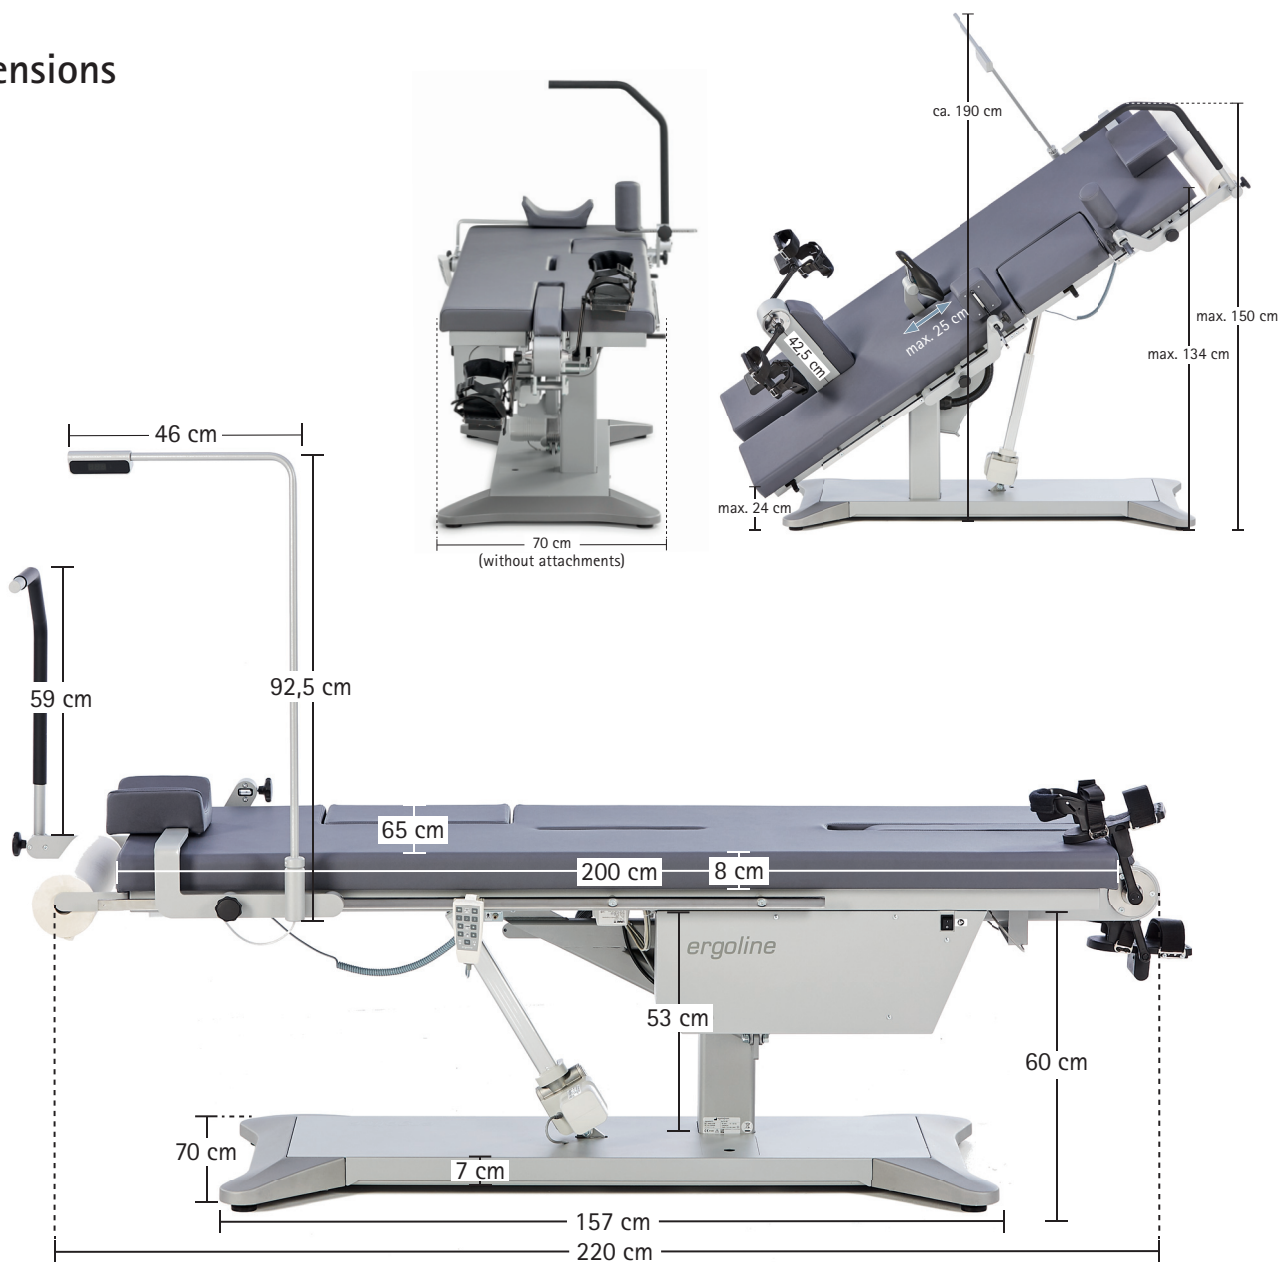

ergoselect 12 – Technical Specifications

Dimensions

ergoselect 12 – Technical Specifications

Reclining ergometer		ergoselect 12		
Adjustment of couch surface (tilt/incline)	0 – 45° each, continuous, motor-driven via remote control, 3 positions user-programmable			
Seat adjustment	continuous, motor-driven via remote control			
Remote control, cable/wireless	● / ○			
Couch surface	200 cm x 65 cm			
Couch height (examination couch)	73 cm			
Upholstery fabric	easy-care, abrasion-resistant, antimicrobial, antibacterial acc. to JIS Z 2801, disinfectant-resistant, fulfills requirements of German Medical Devices Act (MPG) acc. to DIN EN ISO 10993-5, -10			
Patient weight (max.)	200 kg			
Emergency lowering by power failure	integrated rechargeable batteries, lowering to resting position with emergency button			
Brake unit				
Brake system	computer-controlled eddy current brake			
Drive	special multi-stage belt technology (no slippage, low wear)			
Load	6 – 450 watts (1000 watts optional), speed-independent			
Accuracy	to DIN VDE 0750-238			
Speed range	30 – 130 rpm			
Control terminal	D (service)	M (remote control)	P (ergometry)	T (color touch)
Integrated/on separate stand	● / –	– / ○	– / ○	– / ○
Display, numeric	–	load, speed (rpm), time, blood pressure (LCD)		7" color display
Display, graphic (e.g., load or pulse curve)	–	–	–	●
Patient display	–	speed with target range, swiveling		
Keyboard	–	–	membrane keyboard	Touch keyboard
Exercise test protocols				
User programmable	–	–	10	10
Manual load control	–	–	●	●
Training protocols				
User programmable	–	–	–	10
Preprogrammed performance tests	–	–	–	3
Expansion options				
Automatic blood pressure measurement	–	○	○	○
Interfaces				
Digital (RS-232, USB)/Bluetooth/WiFi	● / ○ / ○			
Dimensions and weight				
Reclining ergometer		Reclining ergometer with packaging		
Length: 220 cm	Length: 230 cm			
Width: 90 cm (with attachments)	Width: 98 cm			
Height: 180 cm (max.)	Height: 110 cm			
Weight: approx. 255 kg	Weight: approx. 295 kg			
Miscellaneous				
Power supply	100 – 240 V / 50 – 60 Hz / 200 VA max.			